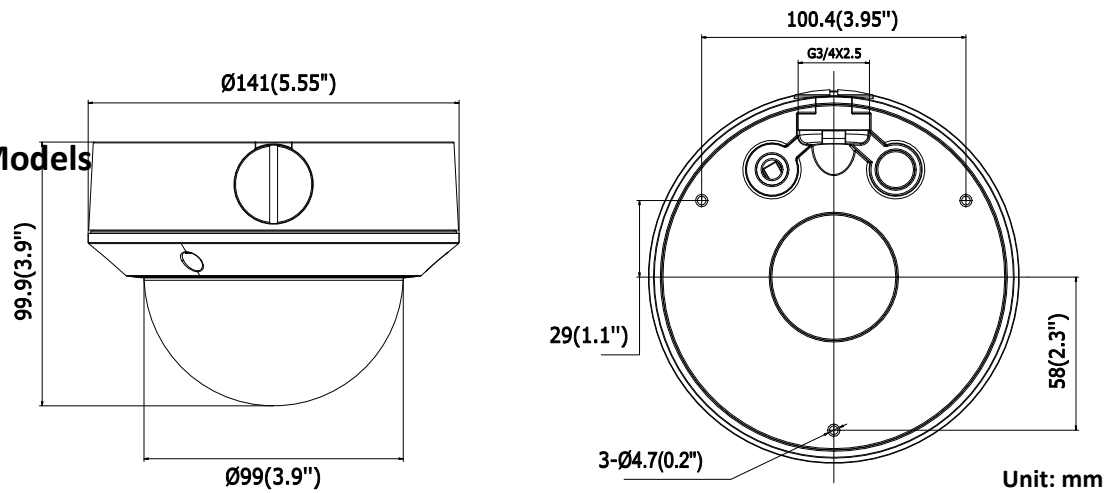

General	
Operating Conditions	-30 °C to 60 °C (-22 °F to 140 °F), Humidity 95% or less (non-condensing)
Power Supply	DC12V ± 10%, PoE (802.3af)
Warranty	The device has 36 months of the warranty
Power Consumption	Max. 5.5 W with IR ON
IR Range	Approx. 20 to 30 meters with Smart IR
Protection Level	IP67, IK10
Dimensions	Φ141 × 99.9 mm (5.55" × 3.94")
Weight	800g (1.76 lbs)

HIKVISION

DS-2CD2720F-IZ, DS-2CD2720-IZS
-S: Audio/Alarm IO

Dimension

Order Models